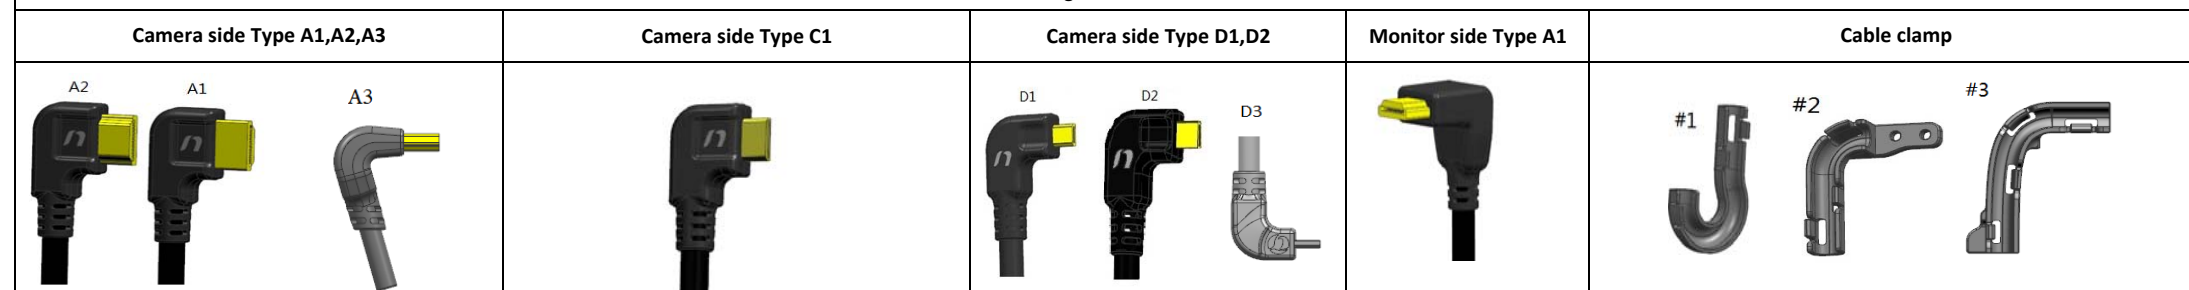

1). Optional HDMI output cable is 25093 HDMI(A-A) surface monitor cable in 15m length.

2). The colour band for cables with U TYPE blend was cancelled, as instead, we mark product number on connectors as SN.

HDMI Connector Diagrams