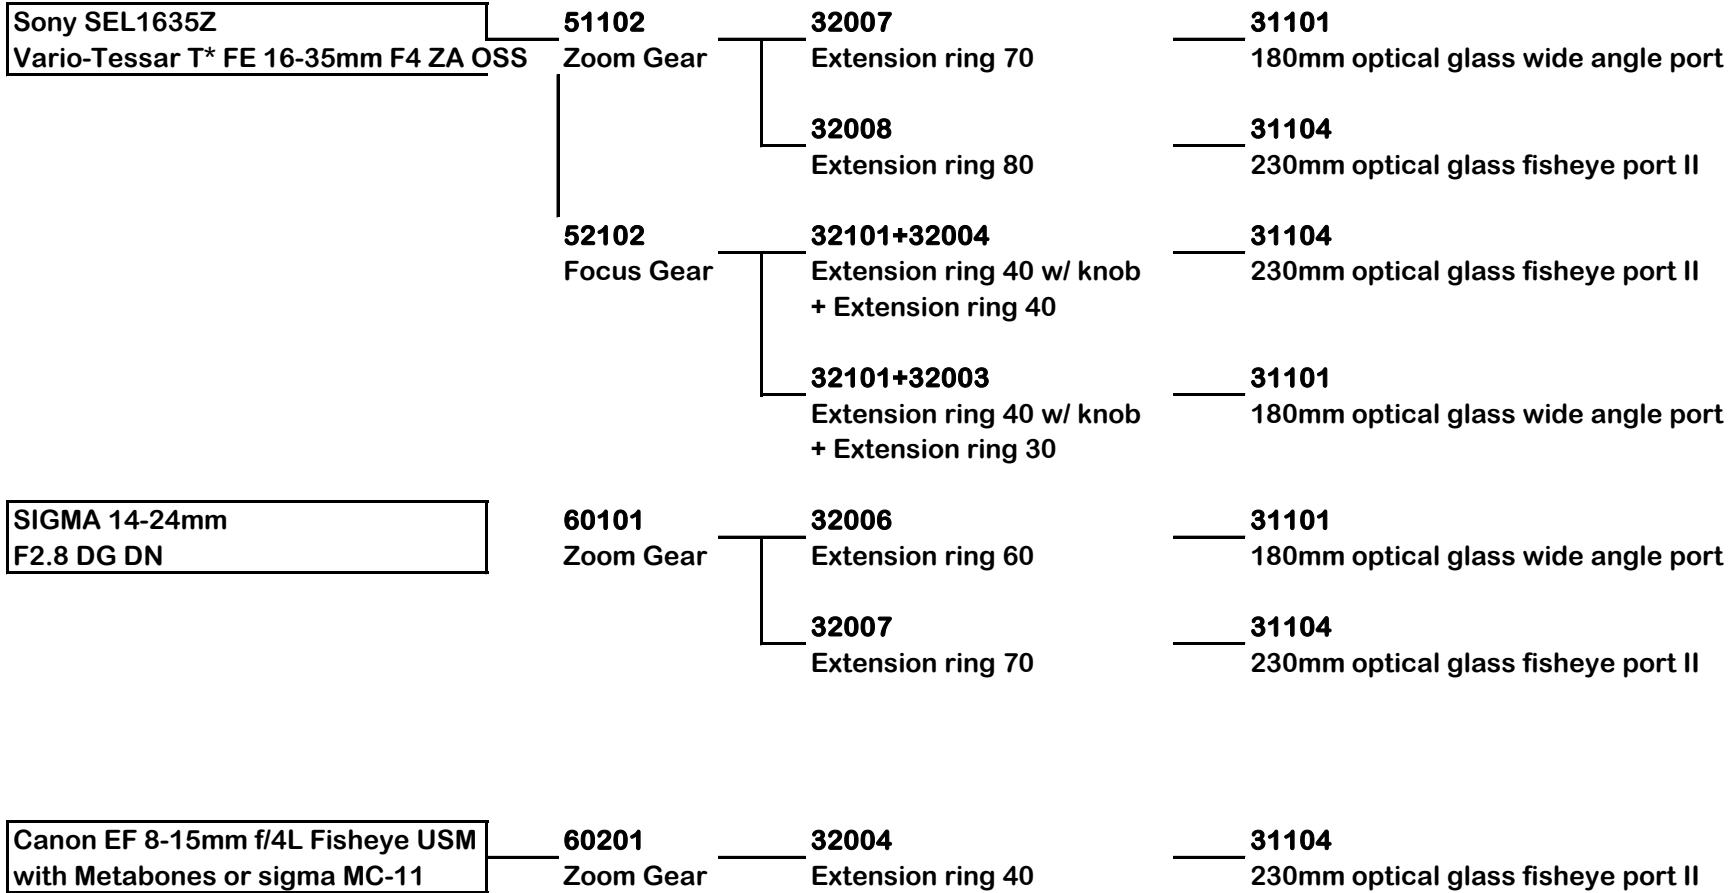

52103

Focus Gear

32101+32004

Extension ring 40 w/ knob  
+ Extension ring 40

31101

180mm optical glass wide angle port