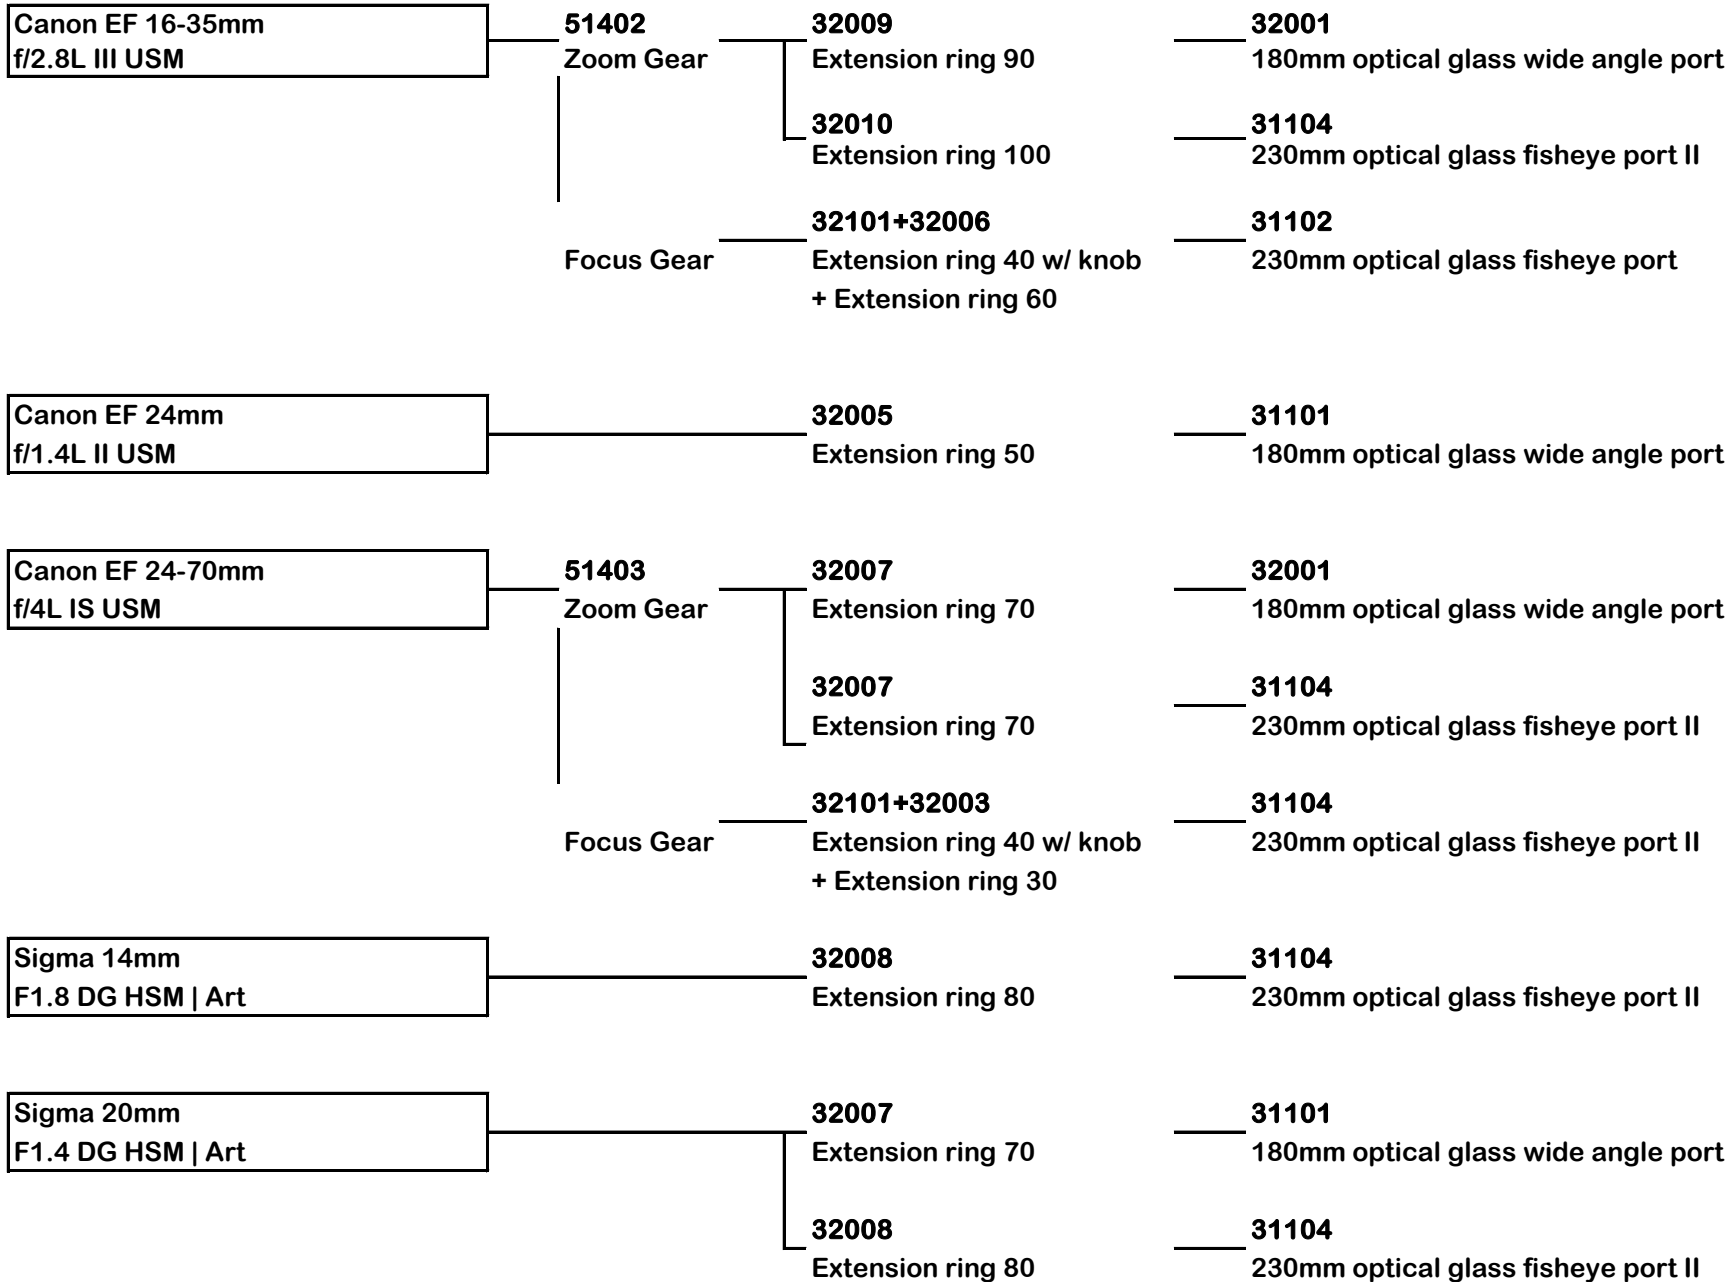

EF WIDE ANGLE

EF STANDARD ZOOM