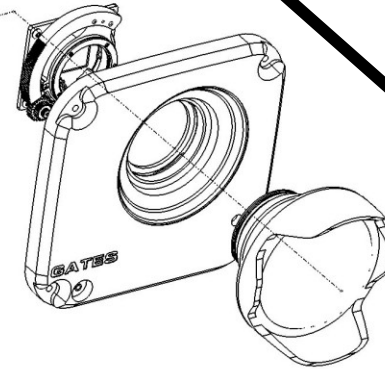

PRO EXPLORE PORT OPTIONS

NIKONOS RS ADAPTER

Use underwater designed glass from Nikon.

- Key components:
 - Nikonos RS Camera Mount
 - Port Cover
 - Lenses: 13, 20-35, 28 and 50mm

SP60 STACKABLE PORT RING SYSTEM

Compact and Lightweight. Supports DSLR and smaller PL mount lenses with a single set of stackable rings.

- PRO EXPLORE SPR60 Port Base
- SPR60 Stackable Port Ring Set
- Port Options:
 - SP60-6 Glass
 - FP60-6 Acrylic

SPR80 STACKABLE PORT RING SYSTEM

Flexibility. Supports larger ports and certain bigger lenses with a single set of stackable rings.

- PRO EXPLORE SPR80 Port Base
- SPR80 Stackable Port Ring Set
- Port Options:
 - SP80-8 DOME PORT 8IN / 203MM Glass / Acrylic
 - FP80 FLAT PORT Glass or Acrylic
 - SP80-10 DOME PORT 10IN / 254MM Glass