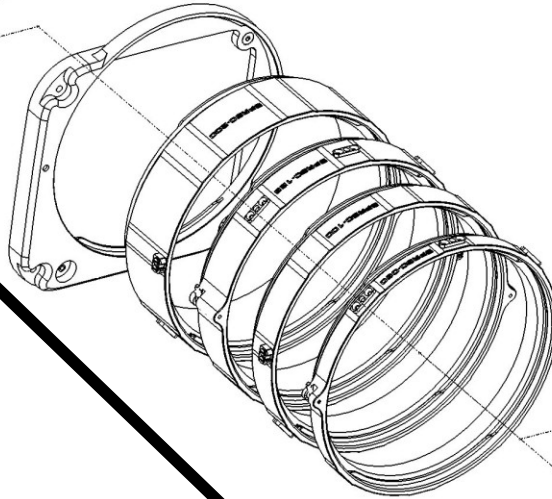

PRO EXPLORE PORT OPTIONS

NIKONOS RS ADAPTER

Use underwater designed glass from Nikon.

- Key components:
 - Nikonos RS Camera Mount
 - Port Cover
 - Lenses: 13, 20-35, 28 and 50mm

SP60 STACKABLE PORT RING SYSTEM

Compact and Lightweight. Supports DSLR and smaller PL mount lenses with a single set of stackable rings.

- PRO EXPLORE SPR60 Port Base
- SPR60 Stackable Port Ring Set
- Port Options:
 - SP60-6 Glass
 - FP60-6 Acrylic

SPR80 STACKABLE PORT RING SYSTEM

Flexibility. Supports larger ports and certain bigger lenses with a single set of stackable rings.

- PRO EXPLORE SPR80 Port Base
- SPR80 Stackable Port Ring Set
- Port Options:
 - SP80-8 DOME PORT 8IN / 203MM Glass / Acrylic
 - FP80 FLAT PORT Glass or Acrylic
 - SP80-10 DOME PORT 10IN / 254MM Glass