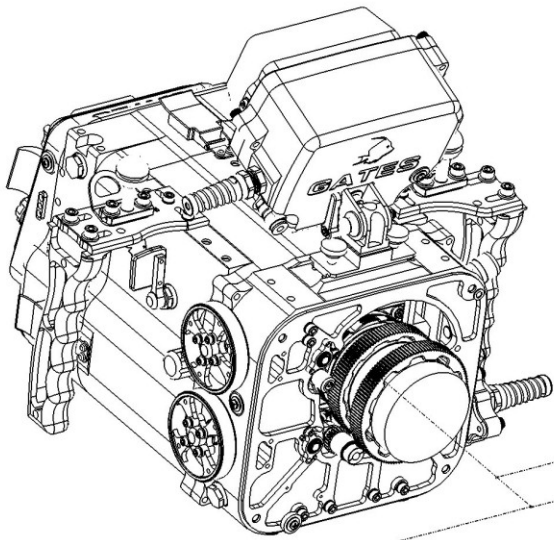

PRO EXPLORE PORT OPTIONS

NIKONOS RS ADAPTER

Use underwater designed glass from Nikon.

- Key components:
 - Nikonos RS Camera Mount
 - Port Cover
 - Lenses: 13, 20-35, 28 and 50mm

SP60 STACKABLE PORT RING SYSTEM

Compact and Lightweight. Supports DSLR and smaller PL mount lenses with a single set of stackable rings.

- PRO EXPLORE SPR60 Port Base
- SPR60 Stackable Port Ring Set
- Port Options:
 - SP60-6 Glass
 - FP60-6 Acrylic

SPR80 STACKABLE PORT RING SYSTEM

Flexibility. Supports larger ports and certain bigger lenses with a single set of stackable rings.

- PRO EXPLORE SPR80 Port Base
- SPR80 Stackable Port Ring Set
- Port Options:
 - SP80-8 DOME PORT 8IN / 203MM Glass / Acrylic
 - FP80 FLAT PORT Glass or Acrylic
 - SP80-10 DOME PORT 10IN / 254MM Glass