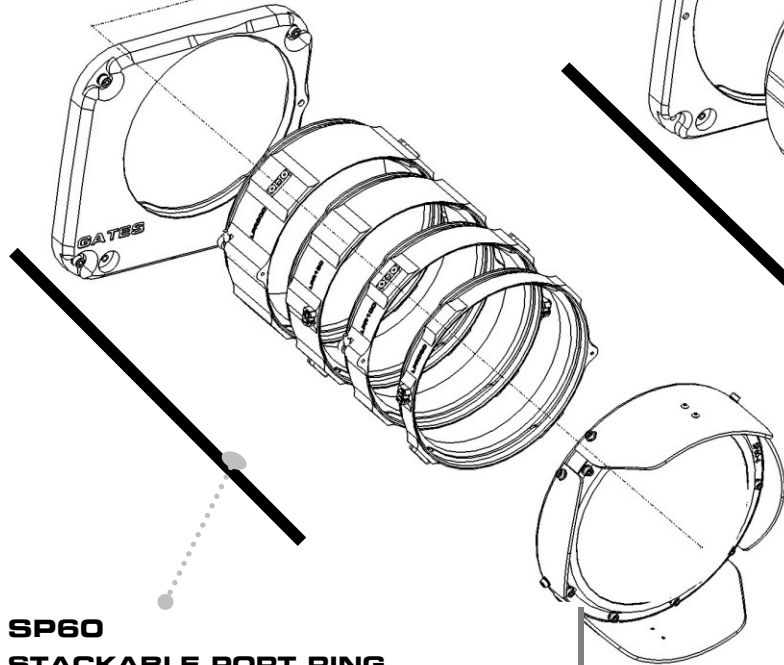

PRO EXPLORE PORT OPTIONS

NIKONOS RS ADAPTER

Use underwater designed glass from Nikon.

- Key components:
 - Nikonos RS Camera Mount
 - Port Cover
 - Lenses: 13, 20-35, 28 and 50mm

SP60 STACKABLE PORT RING SYSTEM

Compact and Lightweight. Supports DSLR and smaller PL mount lenses with a single set of stackable rings.

- PRO EXPLORE SPR60 Port Base
- SPR60 Stackable Port Ring Set
- Port Options:
 - SP60-6 Glass
 - FP60-6 Acrylic

SPR80 STACKABLE PORT RING SYSTEM

Flexibility. Supports larger ports and certain bigger lenses with a single set of stackable rings.

- PRO EXPLORE SPR80 Port Base
- SPR80 Stackable Port Ring Set
- Port Options:
 - SP80-8 DOME PORT 8IN / 203MM Glass / Acrylic
 - FP80 FLAT PORT Glass or Acrylic
 - SP80-10 DOME PORT 10IN / 254MM Glass