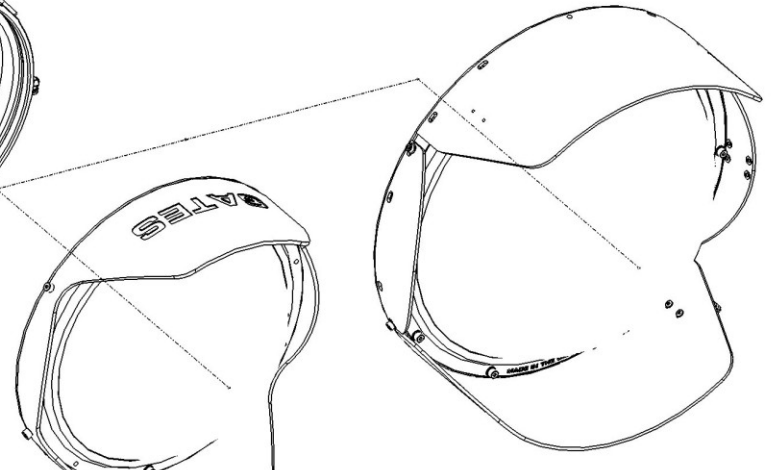

PRO EXPLORE PORT OPTIONS

NIKONOS RS ADAPTER

Use underwater designed glass from Nikon.

- Key components:
 - Nikonos RS Camera Mount
 - Port Cover
 - Lenses: 13, 20-35, 28 and 50mm

SP60 STACKABLE PORT RING SYSTEM

Compact and Lightweight. Supports DSLR and smaller PL mount lenses with a single set of stackable rings.

- PRO EXPLORE SPR60 Port Base
- SPR60 Stackable Port Ring Set
- Port Options:
 - SP60-6 Glass
 - FP60-6 Acrylic

SPR80 STACKABLE PORT RING SYSTEM

Flexibility. Supports larger ports and certain bigger lenses with a single set of stackable rings.

- PRO EXPLORE SPR80 Port Base
- SPR80 Stackable Port Ring Set
- Port Options:
 - SP80-8 DOME PORT 8IN / 203MM Glass / Acrylic
 - FP80 FLAT PORT Glass or Acrylic
 - SP80-10 DOME PORT 10IN / 254MM Glass

NIKONOS RS ADAPTER PART INFORMATION

- NIKONOS RS FULL KIT 90-25-099B
- LENSES (AVAILABLE THIRD PARTY)
 - 13MM FISHEYE
 - 18MM
 - 20-25MM ZOOM
 - 28MM
 - 50MM MACRO