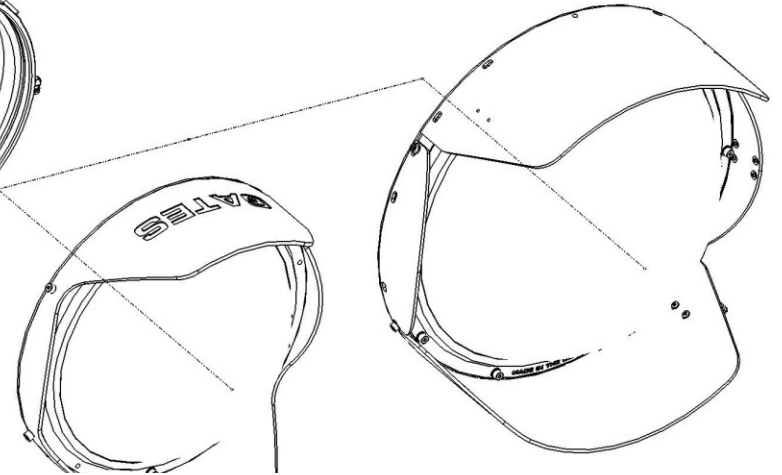

# PRO ACTION PORT OPTIONS

## NIKONOS RS ADAPTER

Use underwater designed glass from Nikon.

- Key components:
  - Nikonos RS Camera Mount
  - Port Cover
  - Lenses: 13, 20-35, 28 and 50mm

## SP60 STACKABLE PORT RING SYSTEM

*Compact and Lightweight. Supports DSLR and smaller PL mount lenses with a single set of stackable rings.*

- PRO EXPLORE SPR60 Port Base
- SPR60 Stackable Port Ring Set
- Port Options:
  - SP60-6 Glass
  - FP60-6 Acrylic

## SPR80 STACKABLE PORT RING SYSTEM

*Flexibility. Supports larger ports and certain bigger lenses with a single set of stackable rings.*

- PRO EXPLORE SPR80 Port Base
- SPR80 Stackable Port Ring Set
- Port Options:
  - SP80-8 DOME PORT 8IN / 203MM Glass / Acrylic
  - FP80 FLAT PORT Glass or Acrylic
  - SP80-10 DOME PORT 10IN / 254MM Glass