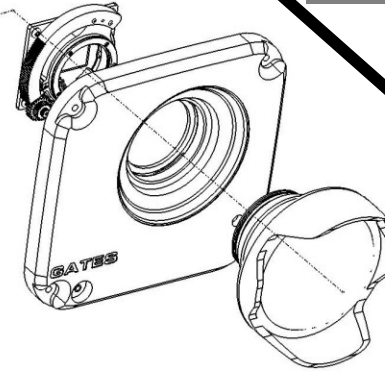

## NIKONOS RS ADAPTER

Use underwater designed glass from Nikon.

- Key components:
  - Nikonos RS Camera Mount
  - Port Cover
  - Lenses: 13, 20-35, 28 and 50mm

## SP60 STACKABLE PORT RING SYSTEM

*Compact and Lightweight. Supports DSLR and smaller PL mount lenses with a single set of stackable rings.*

- PRO EXPLORE SPR60 Port Base
- SPR60 Stackable Port Ring Set
- Port Options:
  - SP60-6 Glass
  - FP60-6 Acrylic

## SPR80 STACKABLE PORT RING SYSTEM

*Flexibility. Supports larger ports and certain bigger lenses with a single set of stackable rings.*

- PRO EXPLORE SPR80 Port Base
- SPR80 Stackable Port Ring Set
- Port Options:
  - SP80-8 DOME PORT 8IN / 203MM Glass / Acrylic
  - FP80 FLAT PORT Glass or Acrylic
  - SP80-10 DOME PORT 10IN / 254MM Glass