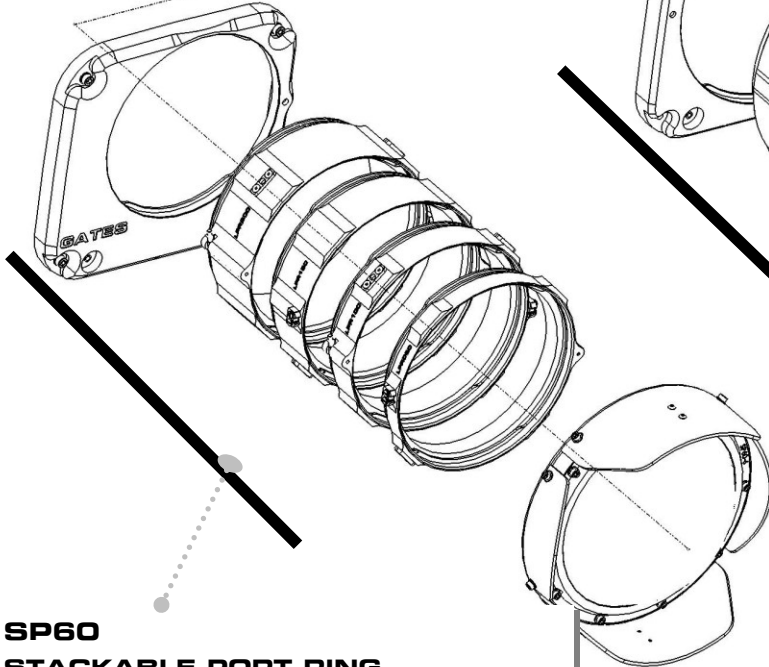

## NIKONOS RS ADAPTER

Use underwater designed glass from Nikon.

- Key components:
  - Nikonos RS Camera Mount
  - Port Cover
  - Lenses: 13, 20-35, 28 and 50mm

## SP60 STACKABLE PORT RING SYSTEM

*Compact and Lightweight. Supports DSLR and smaller PL mount lenses with a single set of stackable rings.*

- PRO EXPLORE SPR60 Port Base
- SPR60 Stackable Port Ring Set
- Port Options:
  - SP60-6 Glass
  - FP60-6 Acrylic

## SPR80 STACKABLE PORT RING SYSTEM

*Flexibility. Supports larger ports and certain bigger lenses with a single set of stackable rings.*

- PRO EXPLORE SPR80 Port Base
- SPR80 Stackable Port Ring Set
- Port Options:
  - SP80-8 DOME PORT 8IN / 203MM Glass / Acrylic
  - FP80 FLAT PORT Glass or Acrylic
  - SP80-10 DOME PORT 10IN / 254MM Glass