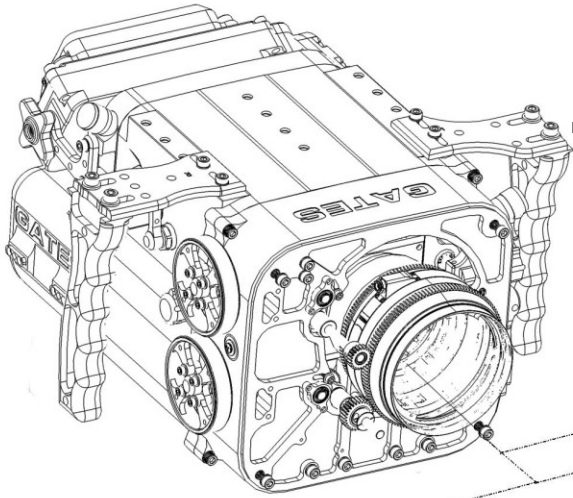

# PRO ACTION PORT OPTIONS

## NIKONOS RS ADAPTER

Use underwater designed glass from Nikon.

- Key components:
  - Nikonos RS Camera Mount
  - Port Cover
  - Lenses: 13, 20-35, 28 and 50mm

## SP60 STACKABLE PORT RING SYSTEM

*Compact and Lightweight. Supports DSLR and smaller PL mount lenses with a single set of stackable rings.*

- PRO EXPLORE SPR60 Port Base
- SPR60 Stackable Port Ring Set
- Port Options:
  - SP60-6 Glass
  - FP60-6 Acrylic

## SPR80 STACKABLE PORT RING SYSTEM

*Flexibility. Supports larger ports and certain bigger lenses with a single set of stackable rings.*

- PRO EXPLORE SPR80 Port Base
- SPR80 Stackable Port Ring Set
- Port Options:
  - SP80-8 DOME PORT 8IN / 203MM Glass / Acrylic
  - FP80 FLAT PORT Glass or Acrylic
  - SP80-10 DOME PORT 10IN / 254MM Glass