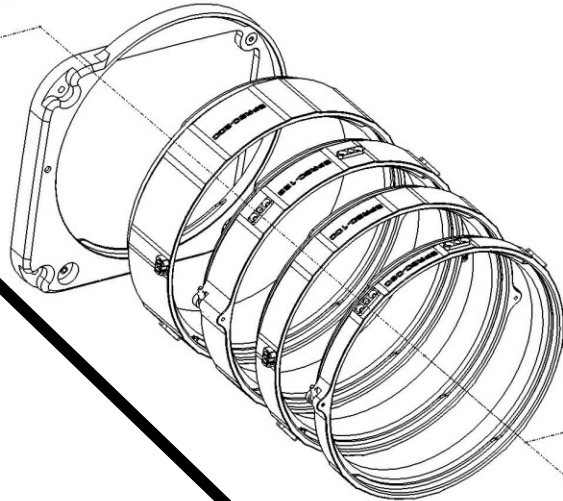

# PRO ACTION PORT OPTIONS

## NIKONOS RS ADAPTER

Use underwater designed glass from Nikon.

- Key components:
  - Nikonos RS Camera Mount
  - Port Cover
  - Lenses: 13, 20-35, 28 and 50mm

## SP60 STACKABLE PORT RING SYSTEM

*Compact and Lightweight. Supports DSLR and smaller PL mount lenses with a single set of stackable rings.*

- PRO EXPLORE SPR60 Port Base
- SPR60 Stackable Port Ring Set
- Port Options:
  - SP60-6 Glass
  - FP60-6 Acrylic

## SPR80 STACKABLE PORT RING SYSTEM

*Flexibility. Supports larger ports and certain bigger lenses with a single set of stackable rings.*

- PRO EXPLORE SPR80 Port Base
- SPR80 Stackable Port Ring Set
- Port Options:
  - SP80-8 DOME PORT 8IN / 203MM Glass / Acrylic
  - FP80 FLAT PORT Glass or Acrylic
  - SP80-10 DOME PORT 10IN / 254MM Glass