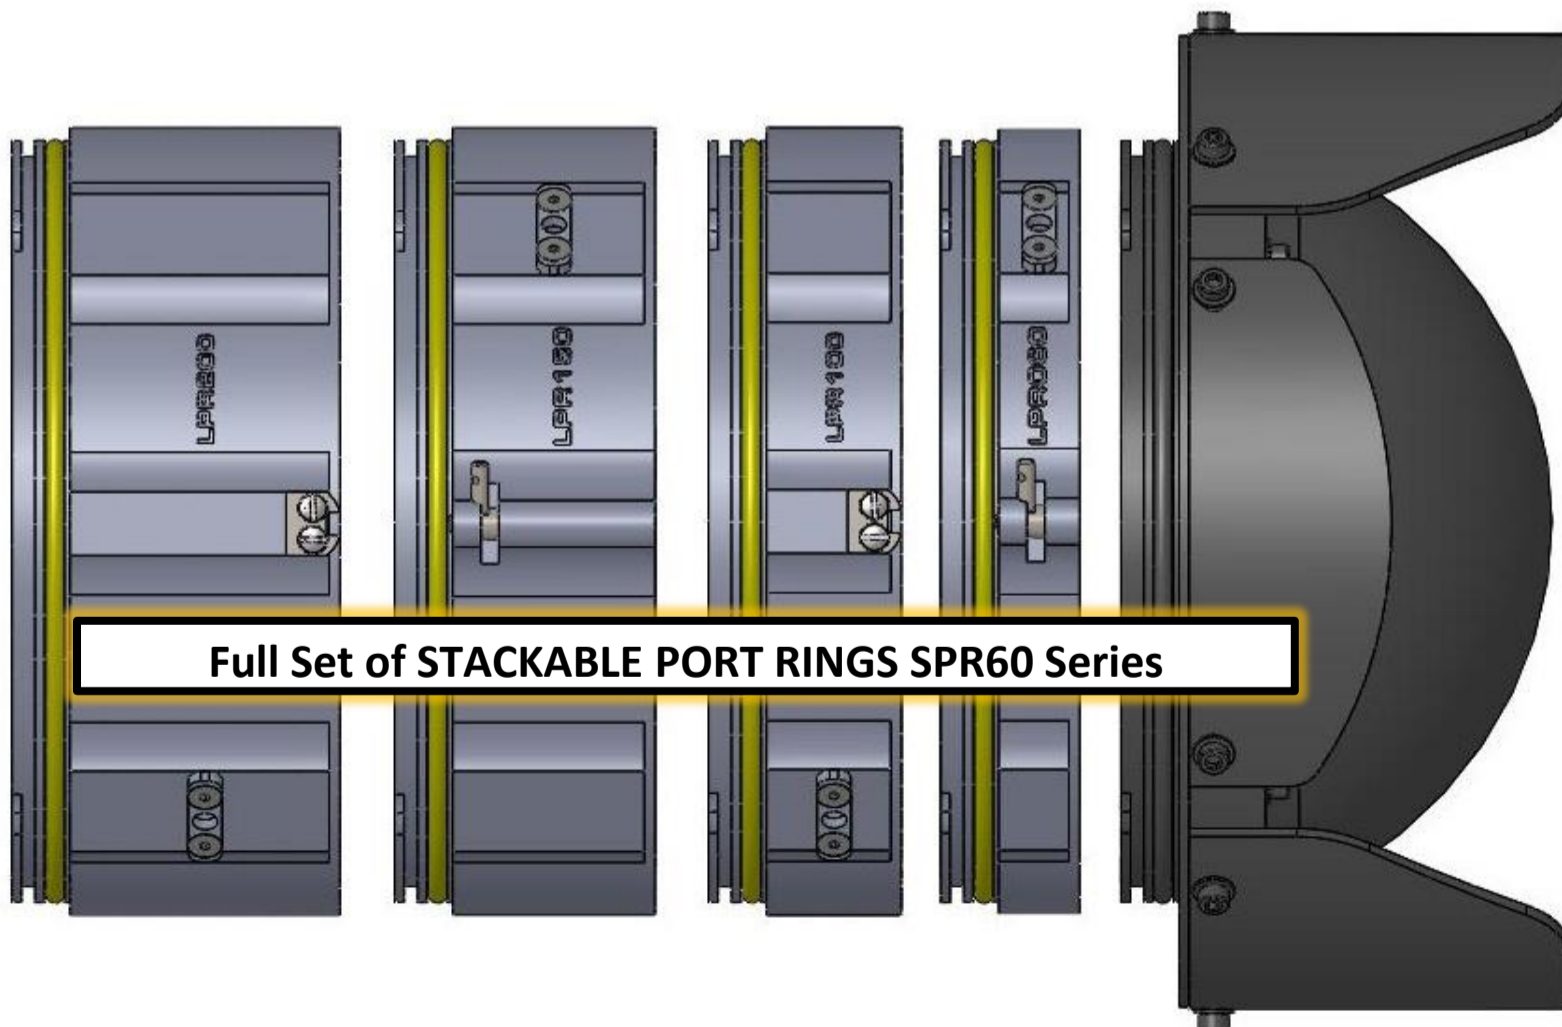

STACKABLE PORT RINGS Cross Reference -- 60 Series SPR60

PR Size	PE Size	SPR60 SETS	Equivalent SPR (Stackable Port Ring) Combo -- 60 Series							
PR126	PE286	1	150							
PR126 ALT	PE286 ALT	2	060	060						
PR226	PE386	1	150	060						
PR326	PE486	1	150	100	060					
PR378	PE390B+148E	1	200	100	060					
PR474	PE486B+148E	1	200	150	150					
PR573	PE390B+343E	2	200	150	100	060	060			
PR620	PE390B+390E	2	200	200	100	060	060			
PR669	PE486B+343E	2	200	150	100	100	060	060		
PR716	PE486B+390B	2	200	200	100	100	060	060		
PR876	--	2	200	200	150	100	100	060	060	

SPR60 SET Consists of 1 ea SPR80-060, SPR80-100, SPR80-150, SPR80-200
Pro Action / Pro Explore Reference Only

FLAT PORTS: The combos noted above are a direct conversion from Port Extender or Port Ring to SPR's

DOME PORT: The combos are a *GUIDE* only.
Final combination is dependent on lens size (length and front diameter) to avoid Dome interference.