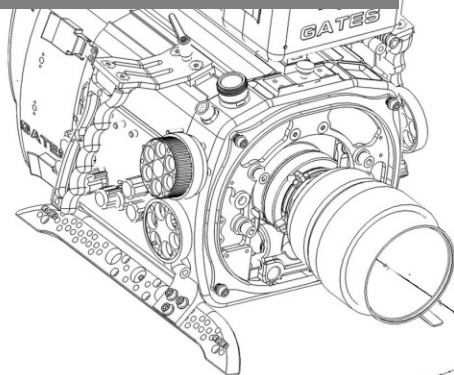

ALEXA PORT OPTIONS

SPR110 STACKABLE PORT RING SYSTEM

*Flexible Cinema Design. Use *any* Lens and *any* LCS - Preston, ARRI, RED, RT Motion, Chrosziel, more...*

- DW SPR110 Port Base
- SPR110 Stackable Port Ring Set
- Port Options:
 - SP110-10 DOME PORT Glass

PE(XXX) PORT EXTENDER SYSTEM

Basic Port Extension System. 11 Different Port Extender support the range of lenses in Gates Compatibility Matrix.

- PE160, 210, 286, 386, 486, 390B+148E, 486B+148E, 390B+343E, 486B+343E, 390B+390E, 486B+390E
- Port Options:
 - SP80-8 DOME PORT 8IN / 203MM Glass or Acrylic
 - FP80 FLAT PORT Glass or Acrylic
 - SP80-10 DOME PORT 10IN / 254MM Glass

SPR80 STACKABLE PORT RING SYSTEM

Flexible Travel Design. Supports multiple lenses with a single set of stackable rings.

- DW SPR80 Port Base
- SPR80 Stackable Port Ring Set
- Port Options:
 - SP80-8 DOME PORT 8IN / 203MM Glass / Acrylic
 - FP80 FLAT PORT Glass or Acrylic
 - SP80-10 DOME PORT 10IN / 254MM Glass