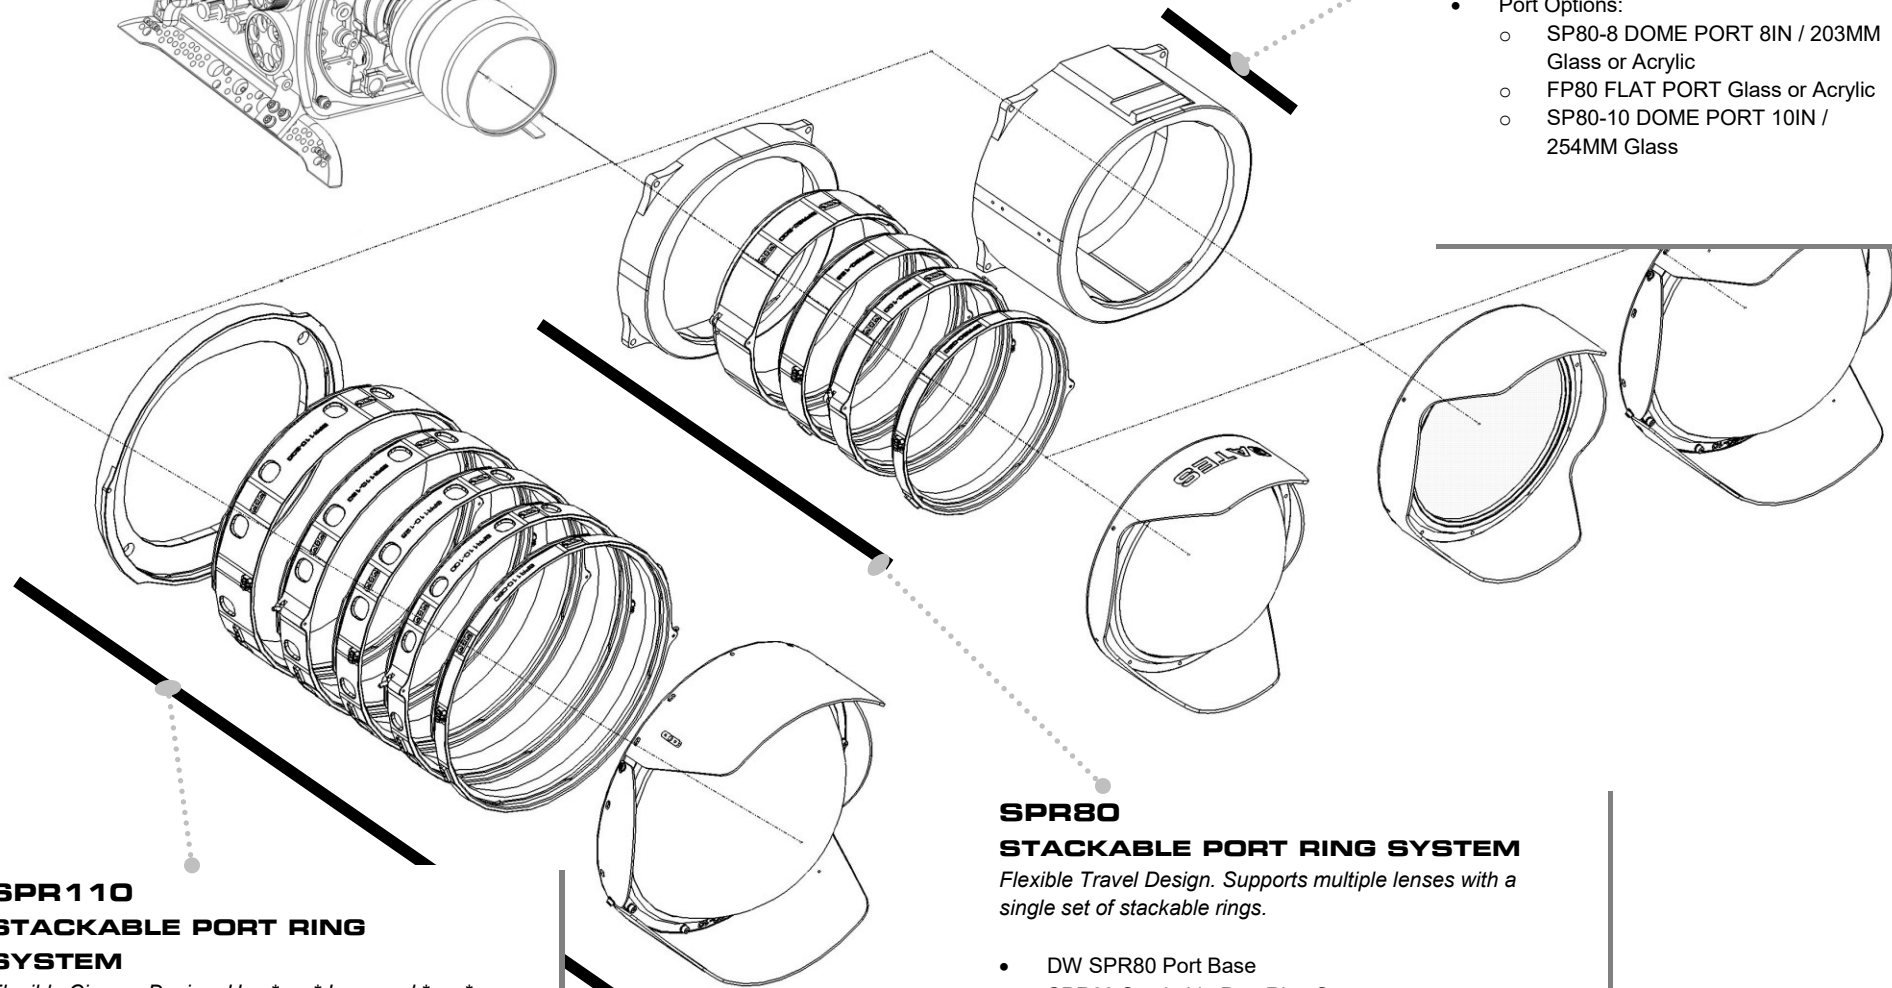

ALEXA PORT OPTIONS

SPR110 STACKABLE PORT RING SYSTEM

*Flexible Cinema Design. Use *any* Lens and *any* LCS - Preston, ARRI, RED, RT Motion, Chrosziel, more...*

- DW SPR110 Port Base
- SPR110 Stackable Port Ring Set
- Port Options:
 - SP110-10 DOME PORT Glass

SPR80 STACKABLE PORT RING SYSTEM

Flexible Travel Design. Supports multiple lenses with a single set of stackable rings.

- DW SPR80 Port Base
- SPR80 Stackable Port Ring Set
- Port Options:
 - SP80-8 DOME PORT 8IN / 203MM Glass / Acrylic
 - FP80 FLAT PORT Glass or Acrylic
 - SP80-10 DOME PORT 10IN / 254MM Glass

**SP110
STACKABLE PORT RING SYSTEM
PART INFORMATION**

- ALEXA SPR110 Port Base 0105-10-506
- SPR110 Stackable Port Ring Set 90-40-702
 - SPR110-070 4000-96-024
 - SPR110-100 4000-94-025
 - SPR110-126 4000-94-026
 - SPR110-150 4000-94-027
 - SPR110-200 4000-94-028
- Ports
 - SP110-10 Dome Port Glass 4000-96-030

**SPR80
STACKABLE PORT RING SYSTEM
PART INFORMATION**

- ALEXA SPR80 Port Base 0125-10-504
- SPR80 Stackable Port Ring Set 90-40-701
 - SPR80-060 4000-96-018
 - SPR80-100 4000-96-019
 - SPR80-126 4000-96-020
 - SPR80-200 4000-96-022
- Ports:
 - SP80-8 DOME PORT 8IN / 203MM Glass 90-25-102
 - SP80-8 DOME PORT 8IN / 203MM Acrylic 90-25-101
 - FP80 FLAT PORT Glass 90-25-103B
 - FP80 FLAT PORT Acrylic 90-25-103
 - SP80-10 DOME PORT 10IN / 254MM Glass 90-25-102B