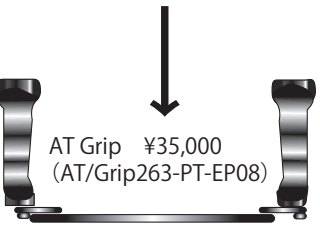

OLYMPUS PEN

Lens

Gear

Port

Remove the Olympus port from the housing,
OPD-F100-EP05 is able to set up with housing directly.

Adaptor is not necessary

•Lite E-PL3 •mini E-PM1

•PT-EP05L •PT-EP06L

AT Grip ¥35,000
(AT/Grip263-PT-EP08)

Replace Olympus Housing Port to "AD/EP05-PTE" Adaptor.

•AD/EP05-PTE
¥ 25,000