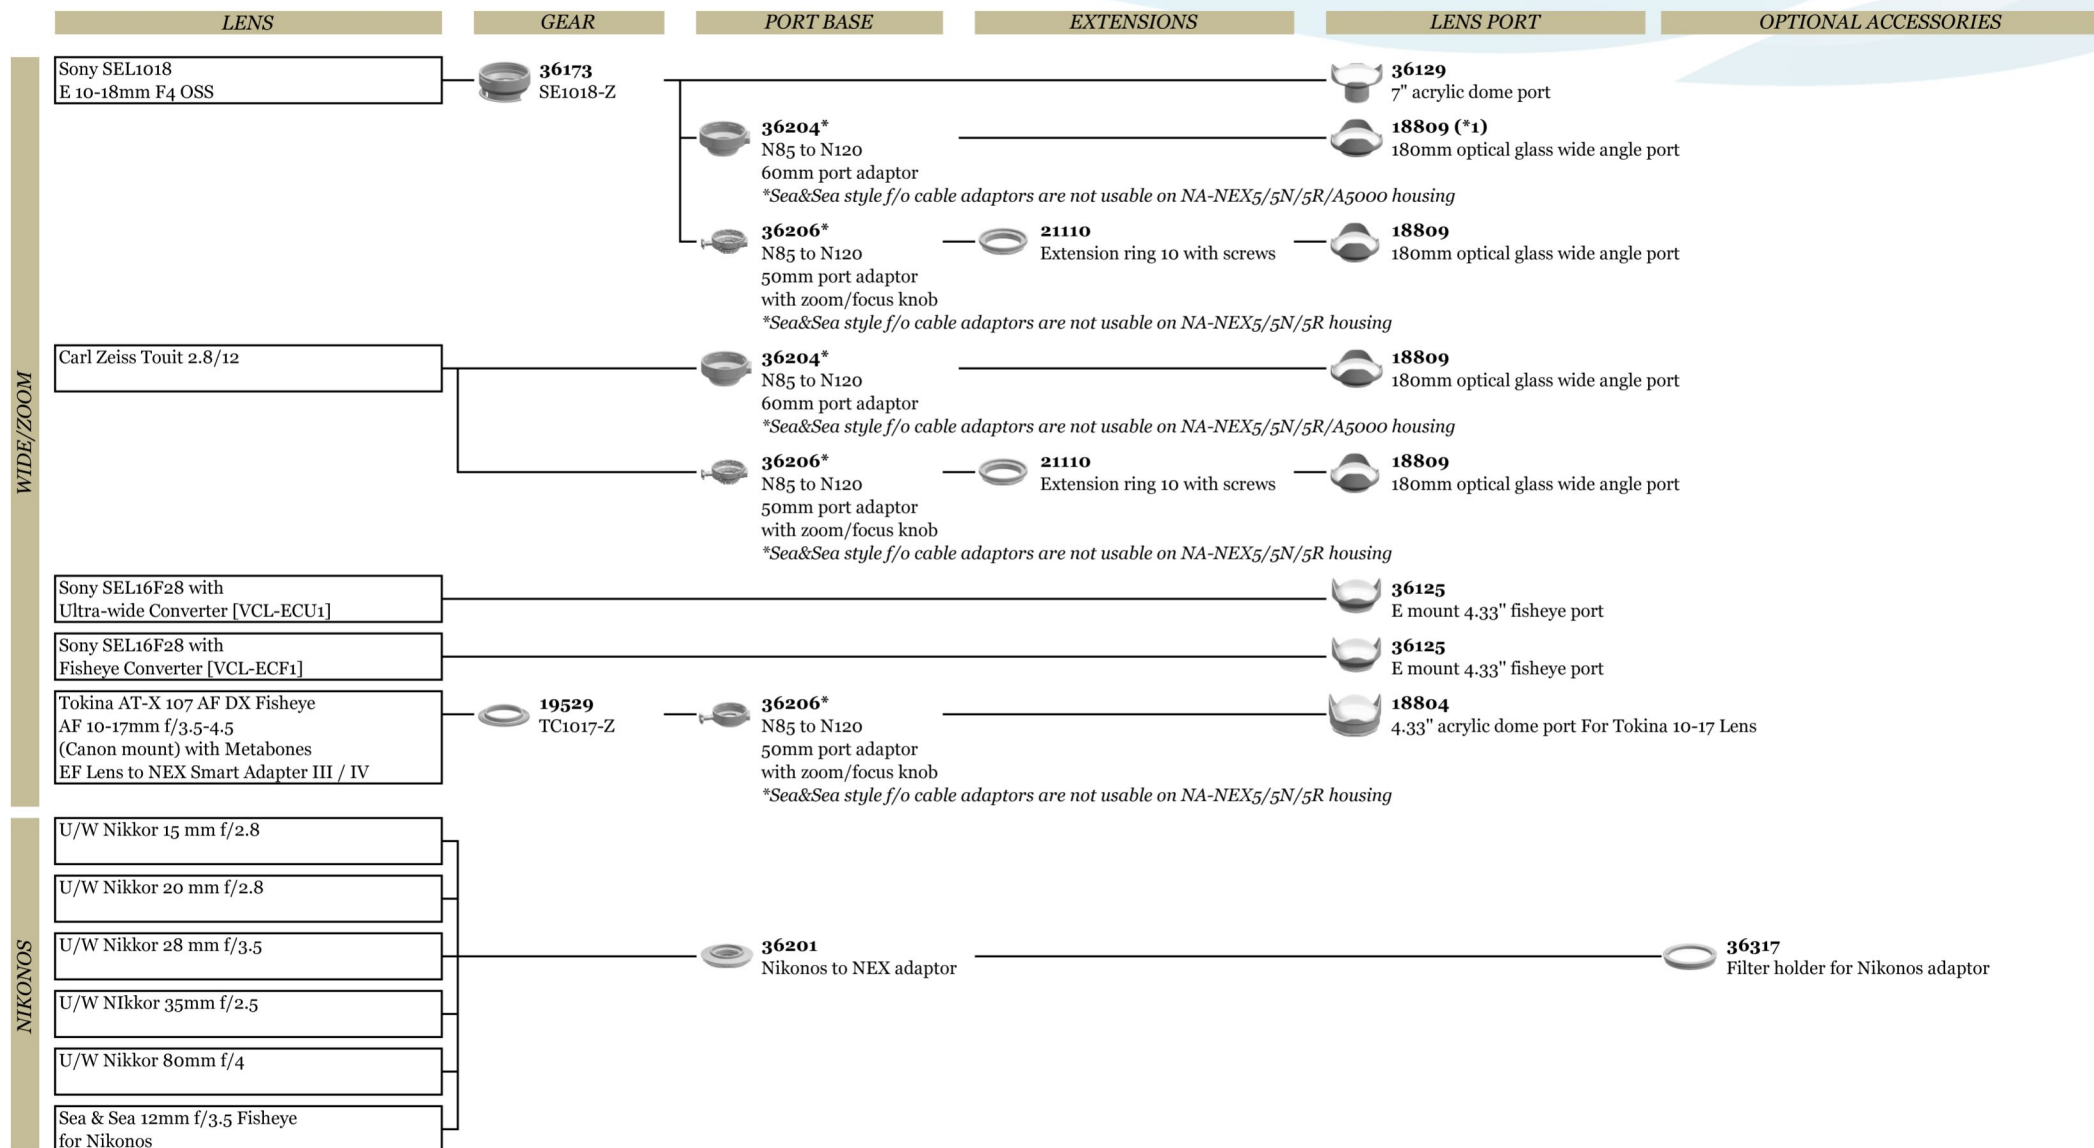

N85 Port System for Sony E-mount System

(*1) Most optimized dome port