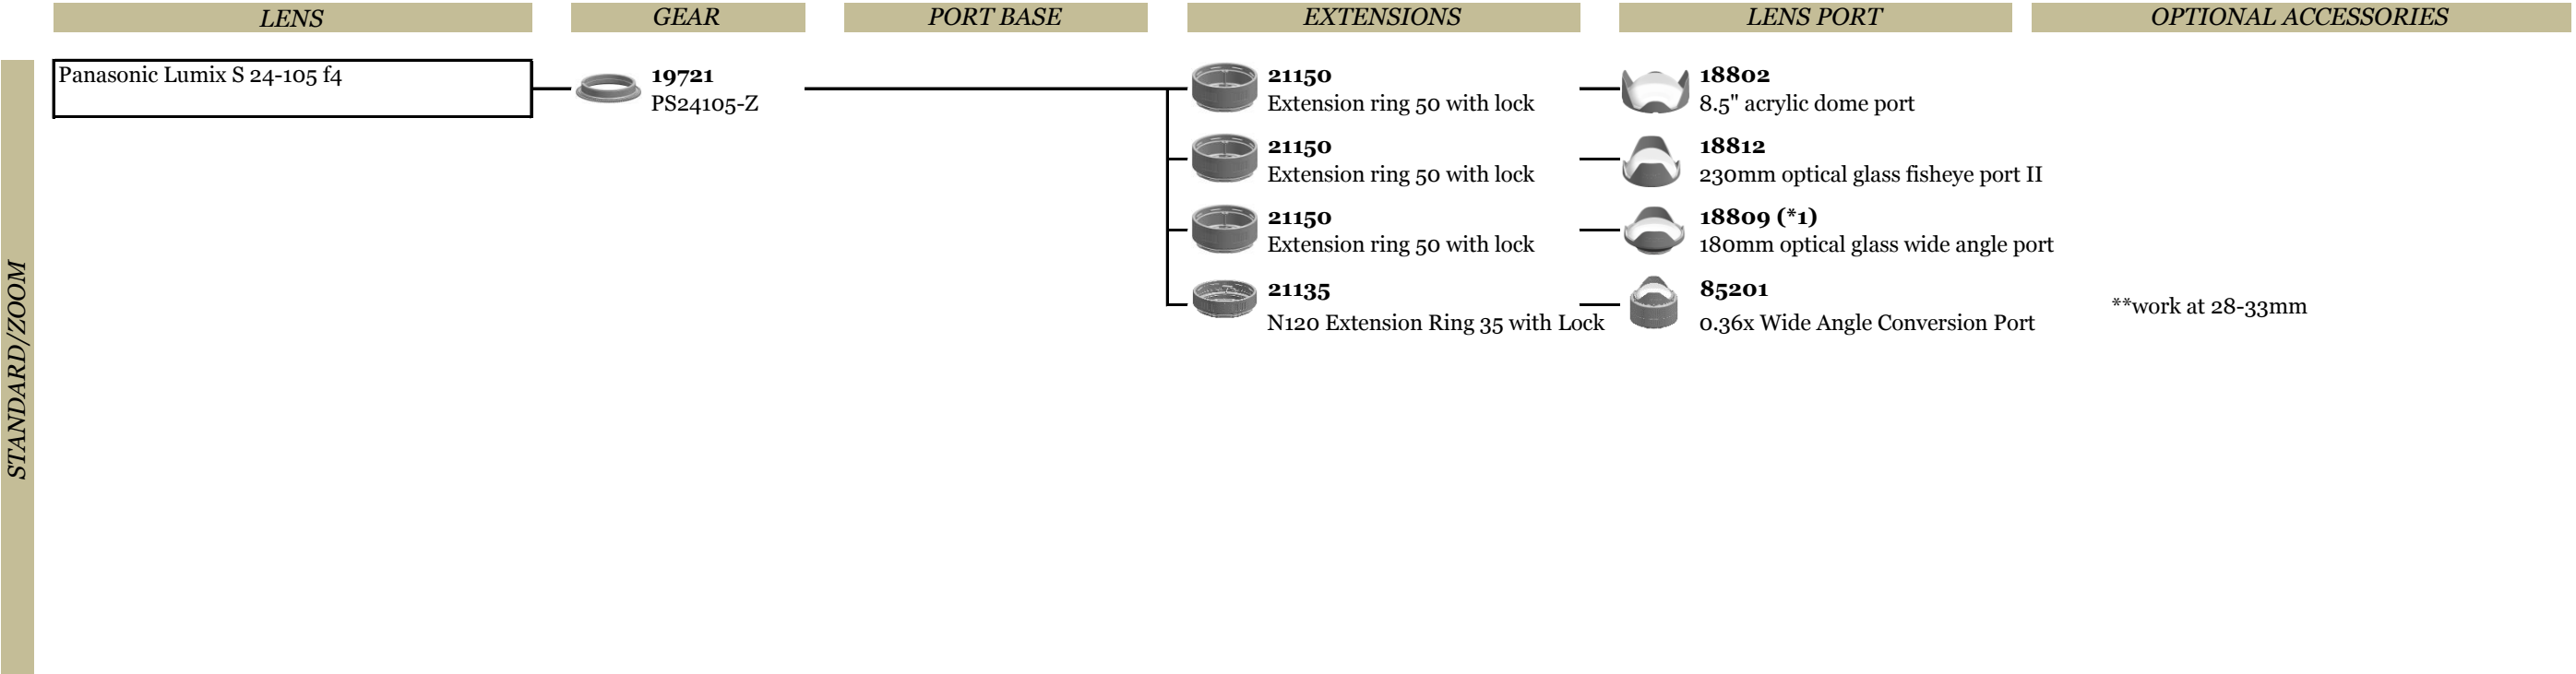

N120 Port System for Panasonic S System

STANDARD/ZOOM