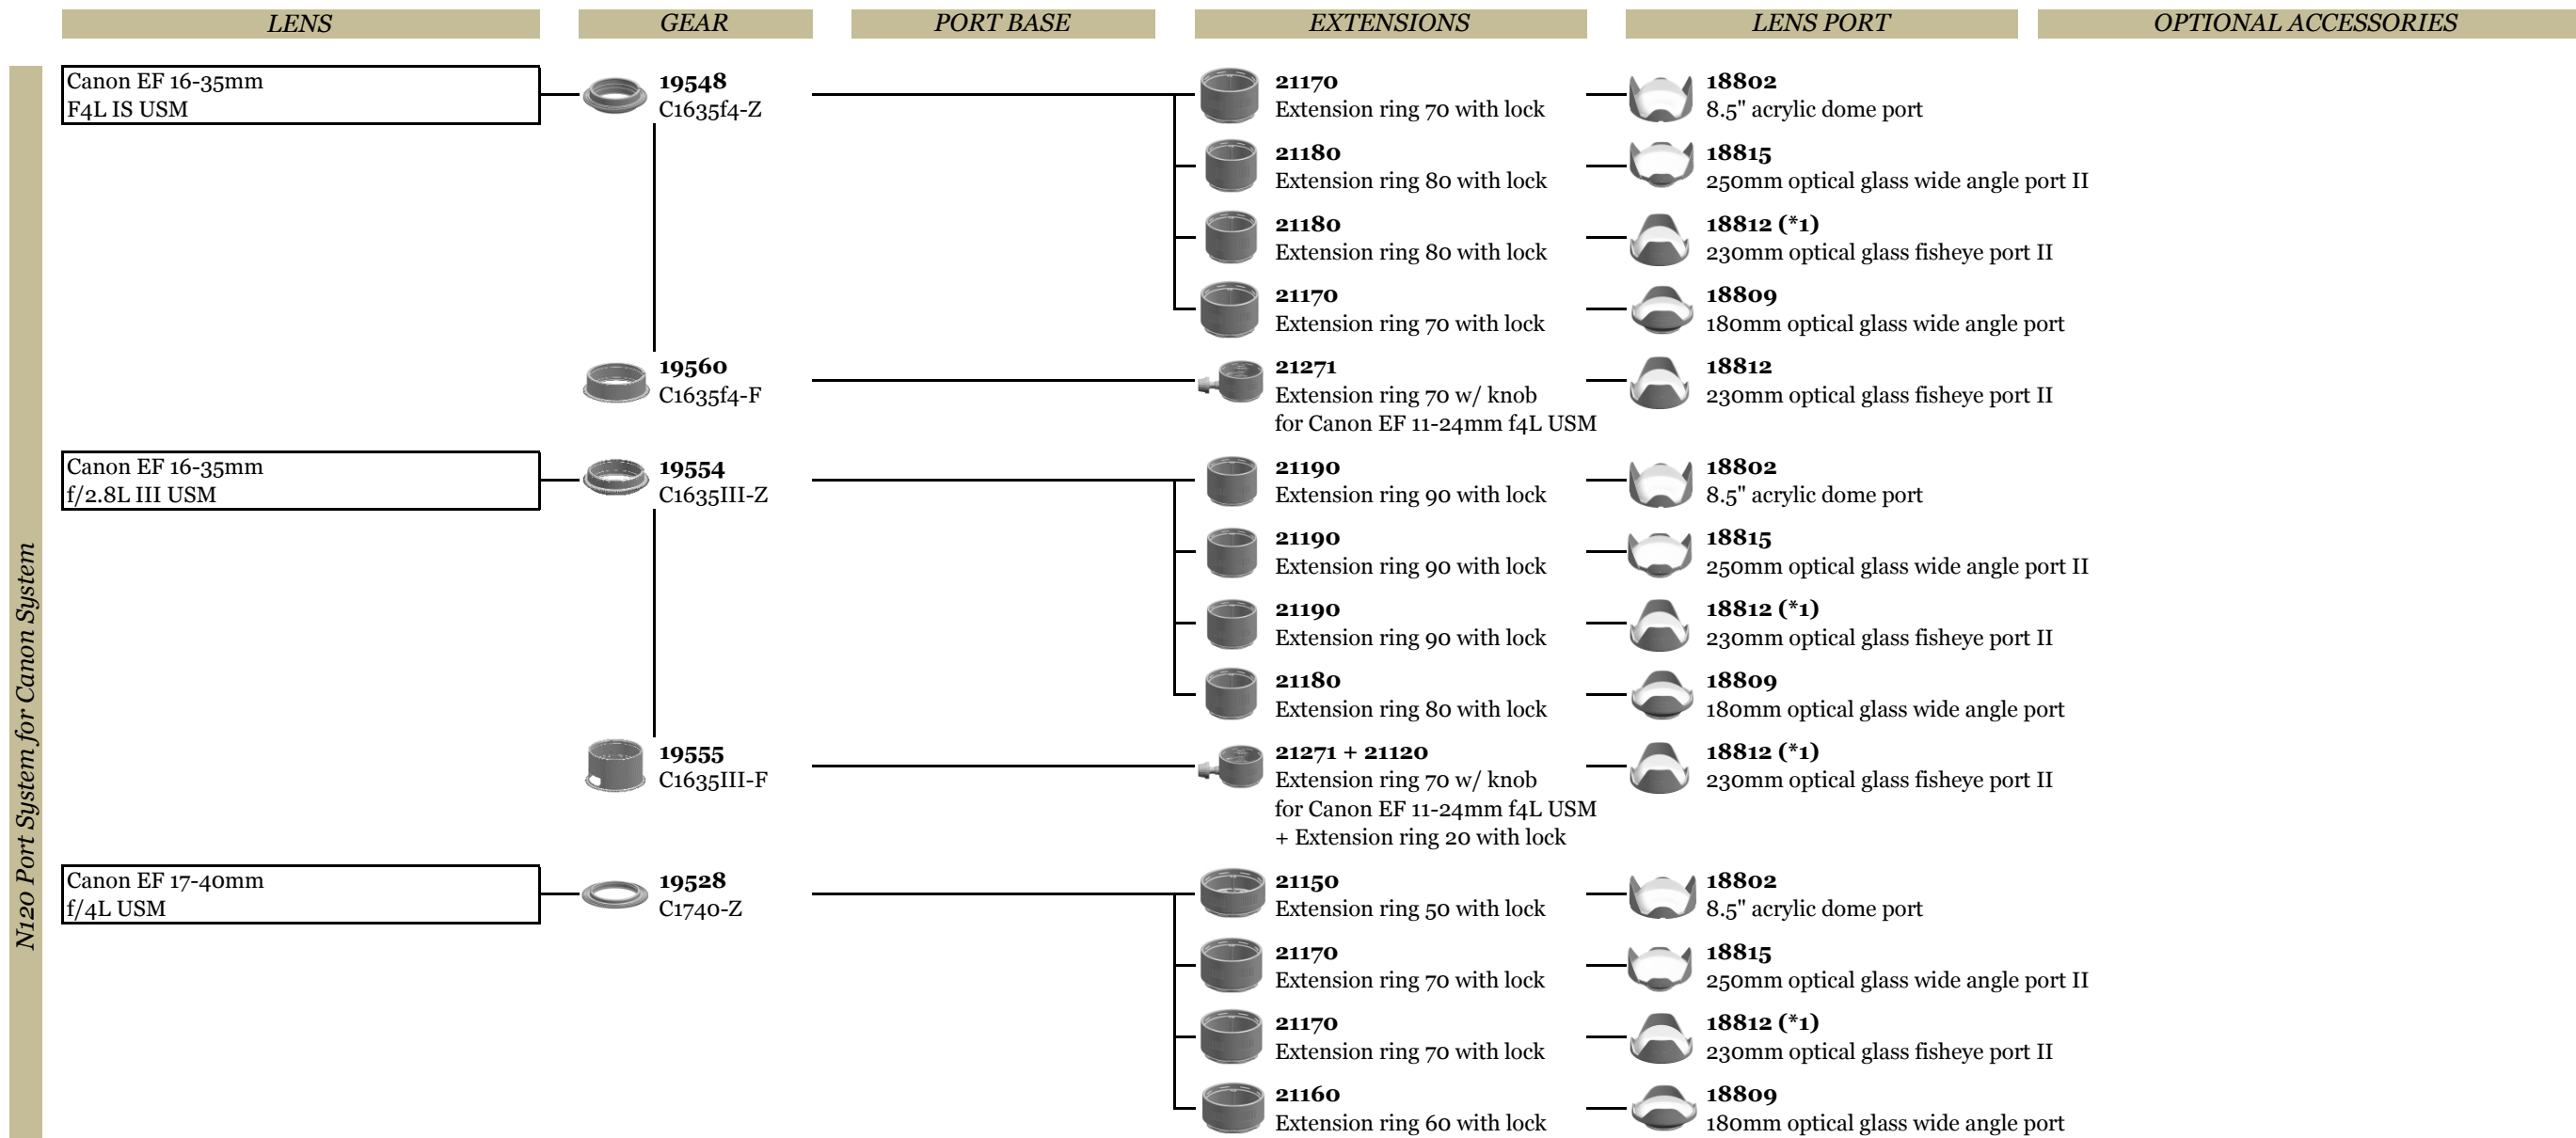

N120 Port System for Canon System

N120 Port System for Canon System