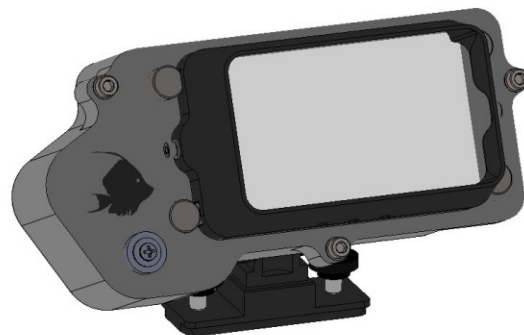

**RT47
EXTERNAL MONITOR**

Low profile, compact design for RED 4.7" RED TOUCH LCD. Gates Part No. 0135-10-501

**RT7
EXTERNAL MONITOR**

High Resolution for RED 7" RED TOUCH LCD 90-25-100C

**ST5 STARLITE
EXTERNAL MONITOR**

Compact SDI Monitor with Smart Corner focus and exposure tools. Designed for the smartphone-size 50-25-109A / B

**PRO EXPLORE
EXTERNAL MONITOR OPTIONS**

**ST5 STARLITE
COMPATIBILITY**

[Transvideo Starlite HD5](#)
[Transvideo Starlite HD5-ARR!](#)

*Requires Bulkhead Cable Penetrator
components on both Housing and ST5Monitor
Cable*

**RT47
COMPATIBILITY**

RED SKU [730-0019](#)

*Requires Bulkhead Cable Penetrator
components on both Housing and RT47
Monitor Cable.*

Requires DSMC2 POGO Adapter 5000-94-144

**RT7
COMPATIBILITY**

*High Resolution for RED 7" RED TOUCH LCD
RED SKU [730-0007](#)*

*Requires Bulkhead Cable Penetrator
components on both Housing and RT47
Monitor Cable.*