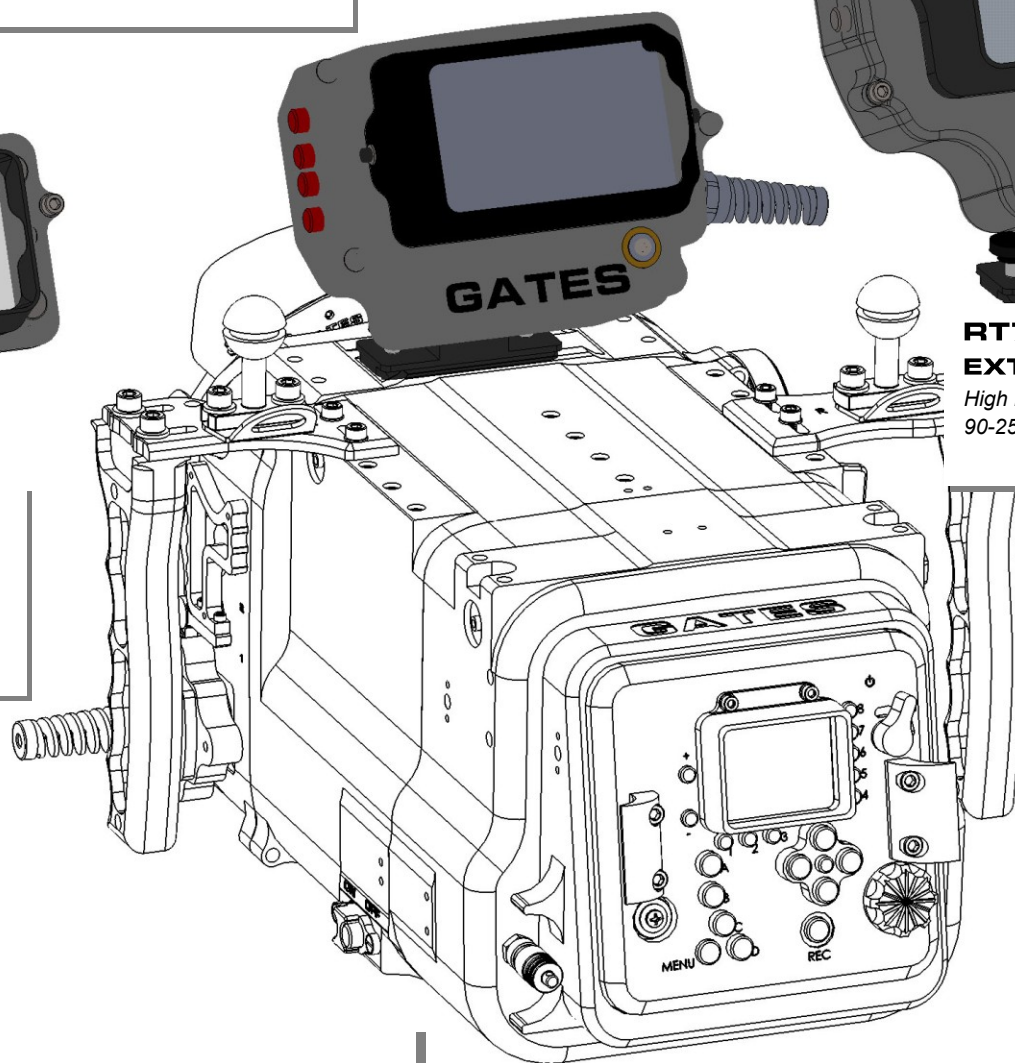

**RT47
EXTERNAL MONITOR**

Low profile, compact design for RED 4.7" RED TOUCH LCD. Gates Part No. 0135-10-501

**RT7
EXTERNAL MONITOR**

High Resolution for RED 7" RED TOUCH LCD 90-25-100C

**ST5 STARLITE
EXTERNAL MONITOR**

Compact SDI Monitor with Smart Corner focus and exposure tools. Designed for the smartphone-size 50-25-109A / B

**PRO EXPLORE
EXTERNAL MONITOR OPTIONS**

**ST5 STARLITE
COMPATIBILITY**

[Transvideo Starlite HD5](#)
[Transvideo Starlite HD5-ARR!](#)

*Requires Bulkhead Cable Penetrator
components on both Housing and ST5Monitor
Cable*

**RT47
COMPATIBILITY**

RED SKU [730-0019](#)

*Requires Bulkhead Cable Penetrator
components on both Housing and RT47
Monitor Cable.*

Requires DSMC2 POGO Adapter 5000-94-144

**RT7
COMPATIBILITY**

*High Resolution for RED 7" RED TOUCH LCD
RED SKU [730-0007](#)*

*Requires Bulkhead Cable Penetrator
components on both Housing and RT47
Monitor Cable.*