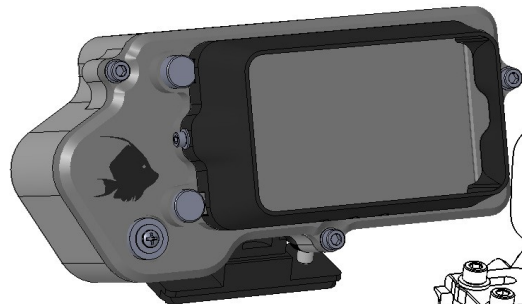

**RT47  
EXTERNAL MONITOR**

*Low profile, compact design for RED 4.7" RED TOUCH LCD. Gates Part No. 0135-10-501*

**RT7  
EXTERNAL MONITOR**

*High Resolution for RED 7" RED TOUCH LCD 90-25-100C*

**ST5 STARLITE  
EXTERNAL MONITOR**

*Compact SDI Monitor with Smart Corner focus and exposure tools. Designed for the smartphone-size 50-25-109A / B*

**PRO ACTION  
EXTERNAL MONITOR OPTIONS**

**ST5 STARLITE  
COMPATIBILITY**

[Transvideo Starlite HD5](#)  
[Transvideo Starlite HD5-ARRI](#)

Requires Bulkhead Cable Penetrator  
components on both Housing and ST5Monitor  
Cable

**RT47  
COMPATIBILITY**

RED SKU [730-0019](#)

Compatible with DSMC2 only.

Requires Bulkhead Cable Penetrator  
components on both Housing and RT47  
Monitor Cable.

Requires DSMC2 POGO Adapter 5000-94-144

**RT7  
COMPATIBILITY**

High Resolution for RED 7" RED TOUCH LCD  
RED SKU [730-0007](#)

Compatible with DSMC2 only.

Requires Bulkhead Cable Penetrator  
components on both Housing and RT47  
Monitor Cable.