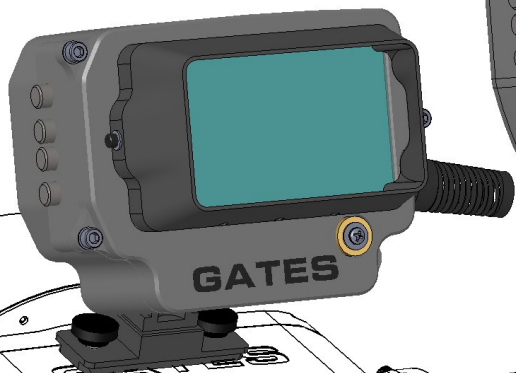

**RT47  
EXTERNAL MONITOR**

*Low profile, compact design for RED 4.7" RED TOUCH LCD. Gates Part No. 0135-10-501*

**RT7  
EXTERNAL MONITOR**

*High Resolution for RED 7" RED TOUCH LCD 90-25-100C*

**ST5 STARLITE  
EXTERNAL MONITOR**

*Compact SDI Monitor with Smart Corner focus and exposure tools. Designed for the smartphone-size 50-25-109A / B*

**PRO ACTION  
EXTERNAL MONITOR OPTIONS**

**ST5 STARLITE  
COMPATIBILITY**

[Transvideo Starlite HD5](#)  
[Transvideo Starlite HD5-ARRI](#)

Requires Bulkhead Cable Penetrator  
components on both Housing and ST5Monitor  
Cable

**RT47  
COMPATIBILITY**

RED SKU [730-0019](#)

Compatible with DSMC2 only.

Requires Bulkhead Cable Penetrator  
components on both Housing and RT47  
Monitor Cable.

Requires DSMC2 POGO Adapter 5000-94-144

**RT7  
COMPATIBILITY**

High Resolution for RED 7" RED TOUCH LCD  
RED SKU [730-0007](#)

Compatible with DSMC2 only.

Requires Bulkhead Cable Penetrator  
components on both Housing and RT47  
Monitor Cable.