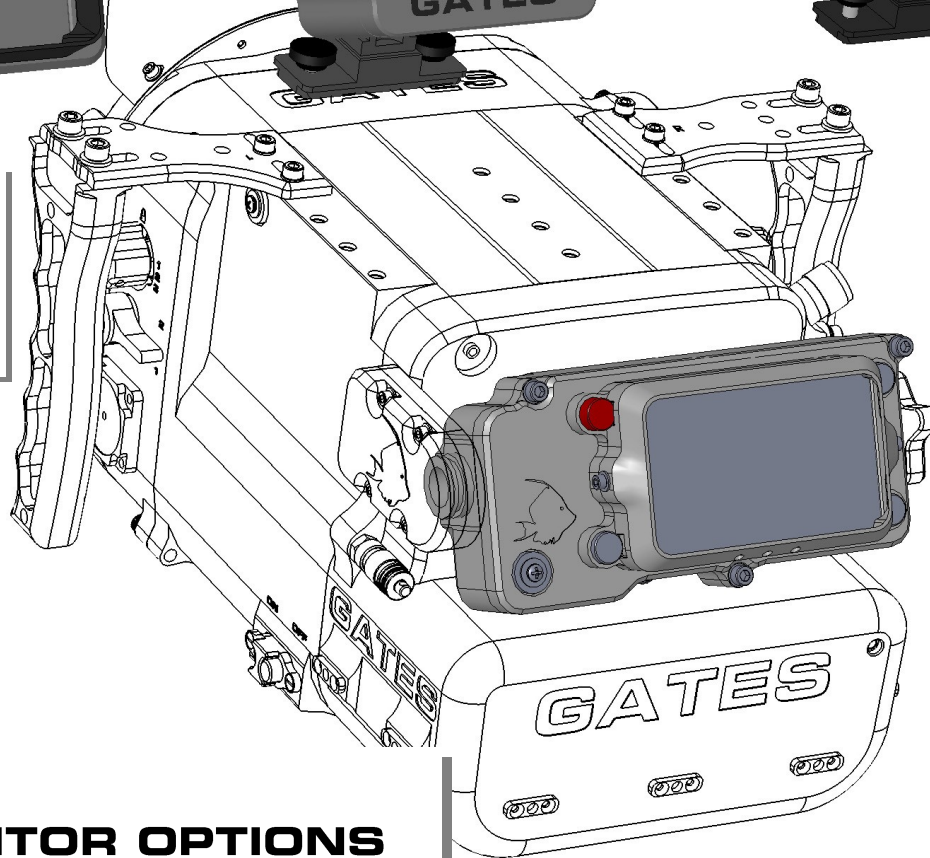

**RT47  
EXTERNAL MONITOR**

*Low profile, compact design for RED 4.7" RED TOUCH LCD. Gates Part No. 0135-10-501*

**RT7  
EXTERNAL MONITOR**

*High Resolution for RED 7" RED TOUCH LCD 90-25-100C*

**ST5 STARLITE  
EXTERNAL MONITOR**

*Compact SDI Monitor with Smart Corner focus and exposure tools. Designed for the smartphone-size 50-25-109A / B*

**PRO ACTION  
EXTERNAL MONITOR OPTIONS**

**ST5 STARLITE  
COMPATIBILITY**

[Transvideo Starlite HD5](#)  
[Transvideo Starlite HD5-ARRI](#)

Requires Bulkhead Cable Penetrator  
components on both Housing and ST5Monitor  
Cable

**RT47  
COMPATIBILITY**

RED SKU [730-0019](#)

Compatible with DSMC2 only.

Requires Bulkhead Cable Penetrator  
components on both Housing and RT47  
Monitor Cable.

Requires DSMC2 POGO Adapter 5000-94-144

**RT7  
COMPATIBILITY**

High Resolution for RED 7" RED TOUCH LCD  
RED SKU [730-0007](#)

Compatible with DSMC2 only.

Requires Bulkhead Cable Penetrator  
components on both Housing and RT47  
Monitor Cable.