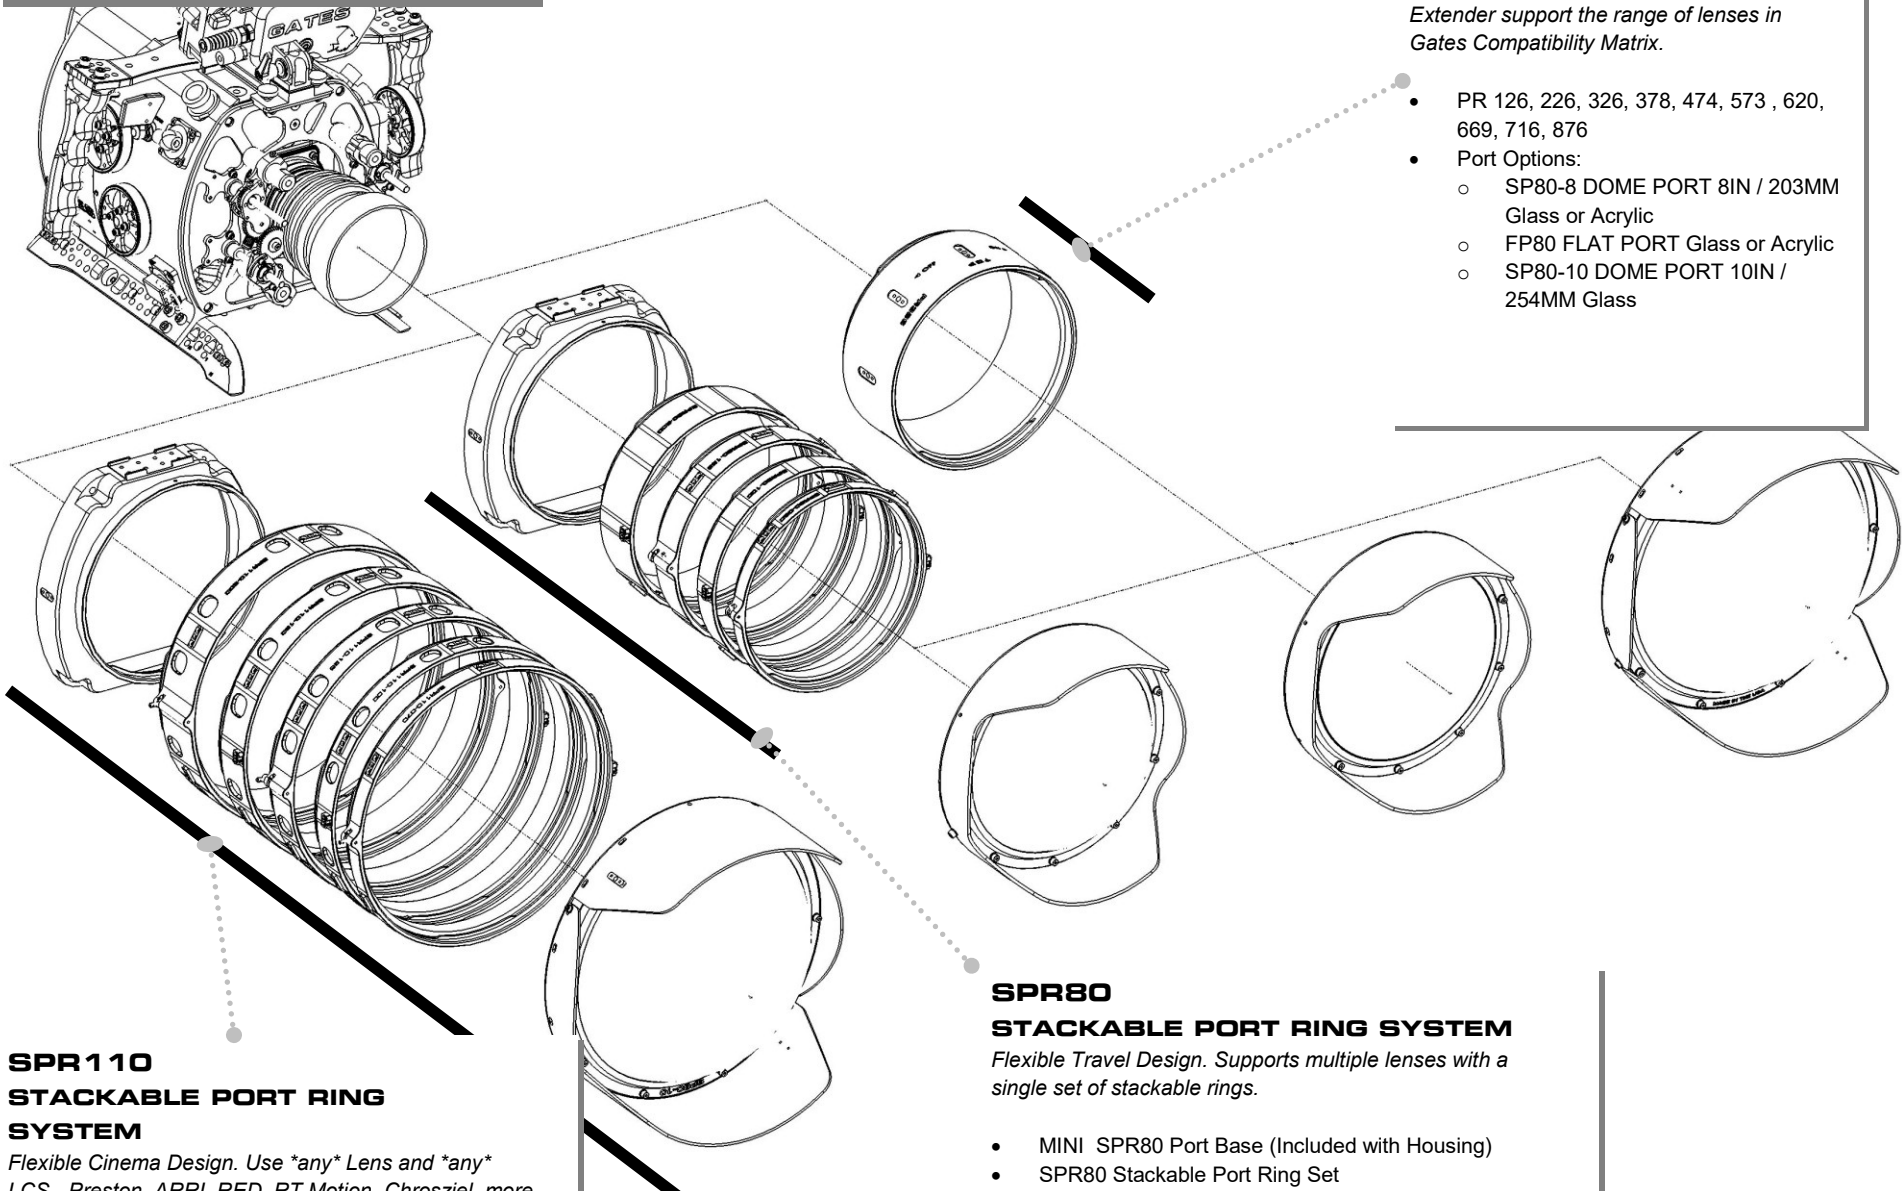

## PR(XXX) PORT RING SYSTEM

Basic Port RING System. 10 Different Port Extender support the range of lenses in Gates Compatibility Matrix.

- PR 126, 226, 326, 378, 474, 573, 620, 669, 716, 876
- Port Options:
  - SP80-8 DOME PORT 8IN / 203MM Glass or Acrylic
  - FP80 FLAT PORT Glass or Acrylic
  - SP80-10 DOME PORT 10IN / 254MM Glass

## SPR110 STACKABLE PORT RING SYSTEM

Flexible Cinema Design. Use *\*any\** Lens and *\*any\** LCS - Preston, ARRI, RED, RT Motion, Chrosziel, more...

- MINI SPR110 Port Base
- SPR110 Stackable Port Ring Set
- Port Options:
  - SP110-10 DOME PORT Glass

## SPR80 STACKABLE PORT RING SYSTEM

Flexible Travel Design. Supports multiple lenses with a single set of stackable rings.

- MINI SPR80 Port Base (Included with Housing)
- SPR80 Stackable Port Ring Set
- Port Options:
  - SP80-8 DOME PORT 8IN / 203MM Glass / Acrylic
  - FP80 FLAT PORT Glass or Acrylic
  - SP80-10 DOME PORT 10IN / 254MM Glass

**SPR80  
STACKABLE PORT RING SYSTEM  
PART INFORMATION**

- MINI Port Base (Included with Housing)
- SPR80 Stackable Port Ring Set 90-40-701
  - SPR80-060 4000-96-018
  - SPR80-100 4000-96-019
  - SPR80-126 4000-96-020
  - SPR80-200 4000-96-022
- Ports:
  - SP80-8 DOME PORT 8IN / 203MM Glass 90-25-102
  - SP80-8 DOME PORT 8IN / 203MM Acrylic 90-25-101
  - FP80 FLAT PORT Glass 90-25-103B
  - FP80 FLAT PORT Acrylic 90-25-103
  - SP80-10 DOME PORT 10IN / 254MM Glass 90-25-102B